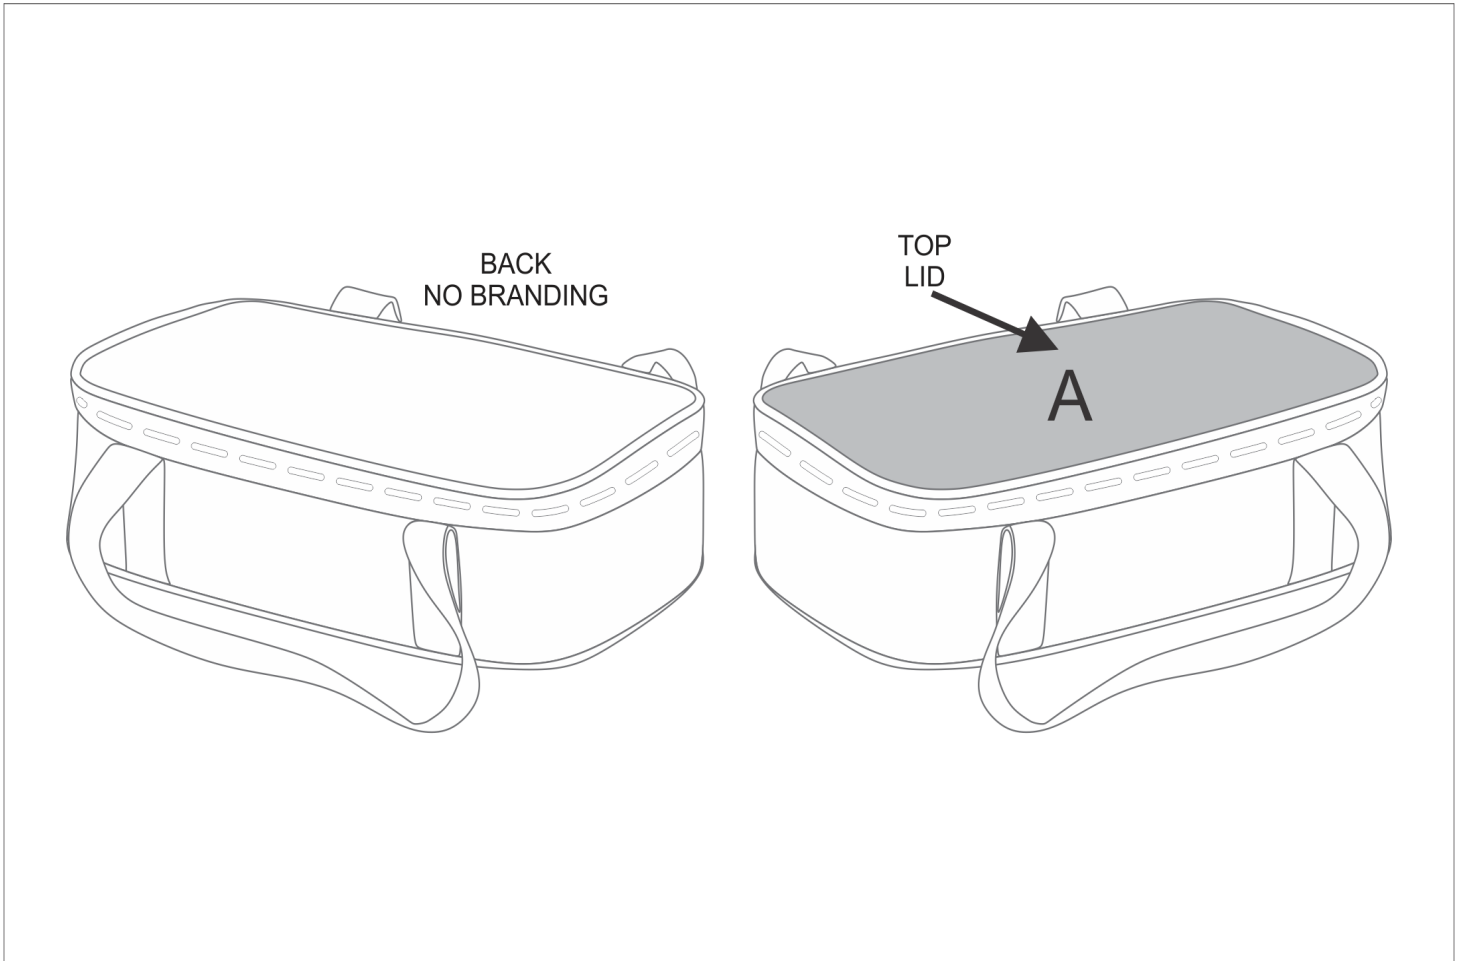

# CC-HP-7-G

Hoppla Chillout Lunch Cooler

## Need to know:

Includes 1-Position Sublimation (setup fees apply)

- Please Note: We cannot guarantee 100% logo Alignment on all Brandable Panels.

## Branding Options:

Position	Branding Method (Branding Code)	No. of Colours	Dimension
A	Custom Sublimation A (CPSUB-A)	Full Colour	317mm wide x 180mm high